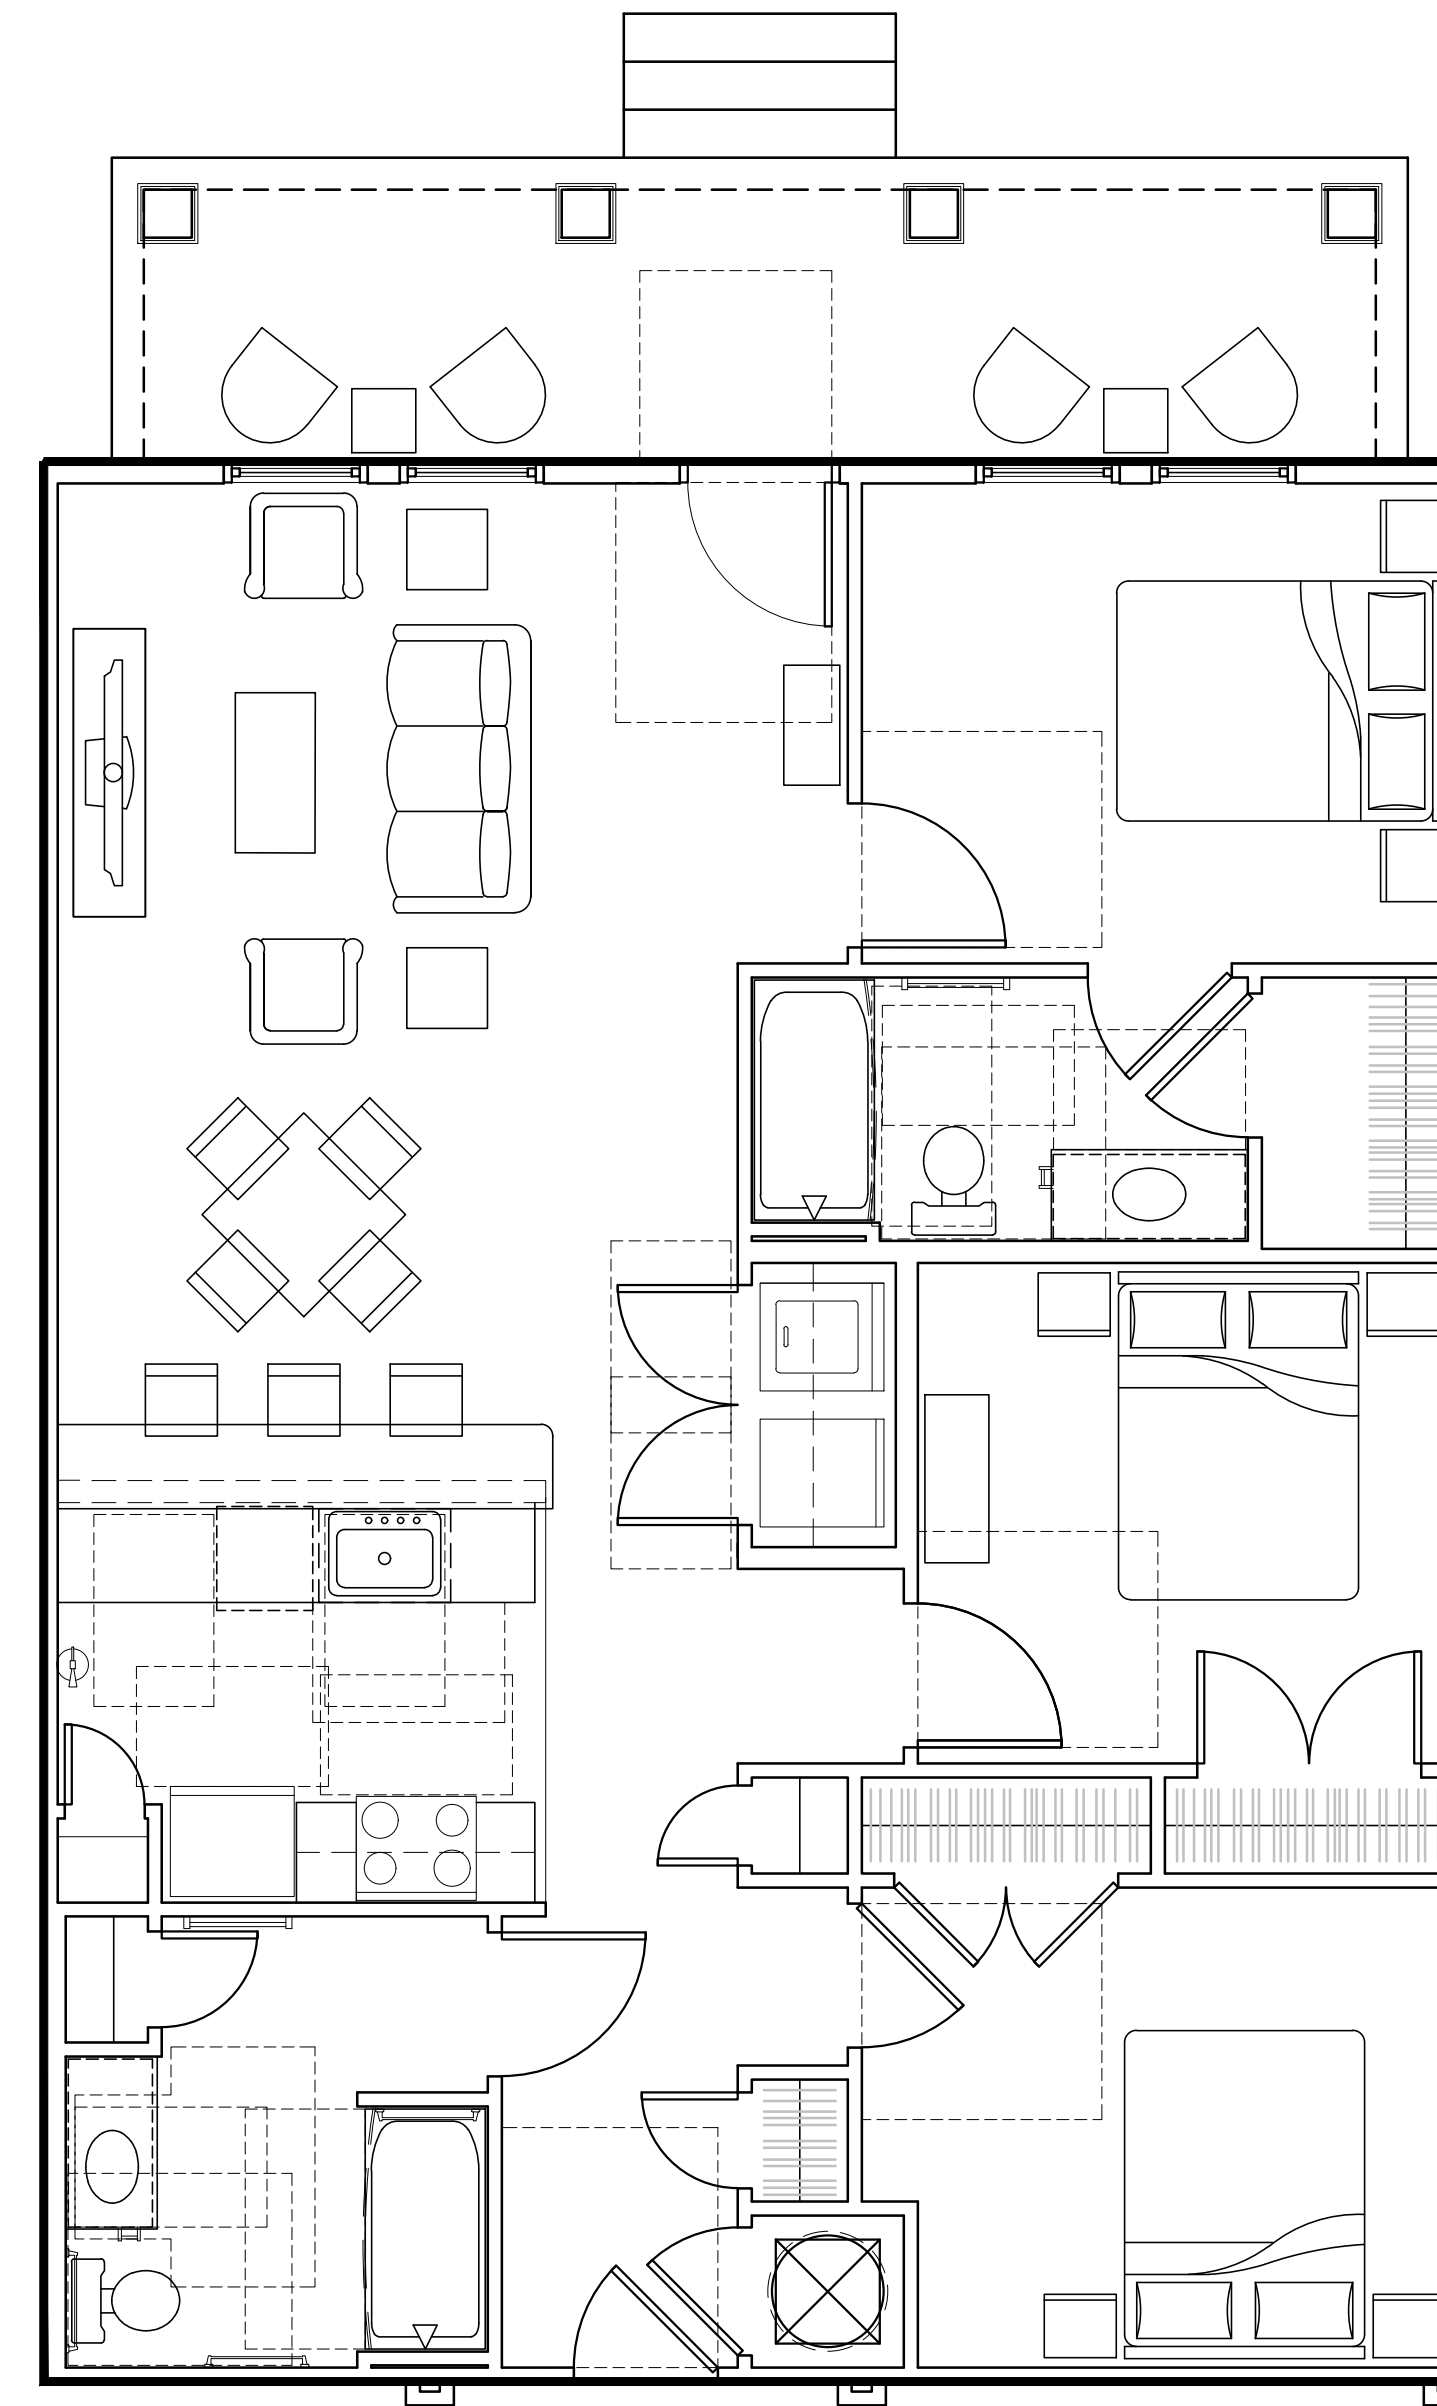

Type A ADA 2 Bedroom Walk-Up Unit

27'-4" x 35'-4"
960 Gross Square Feet

3 Bedroom Walk-Up Unit

Corner Locations
30' x 40'
1,193 Gross Square Feet

Enlarged ADA Apartment Unit Plans - Posterity Scholar House