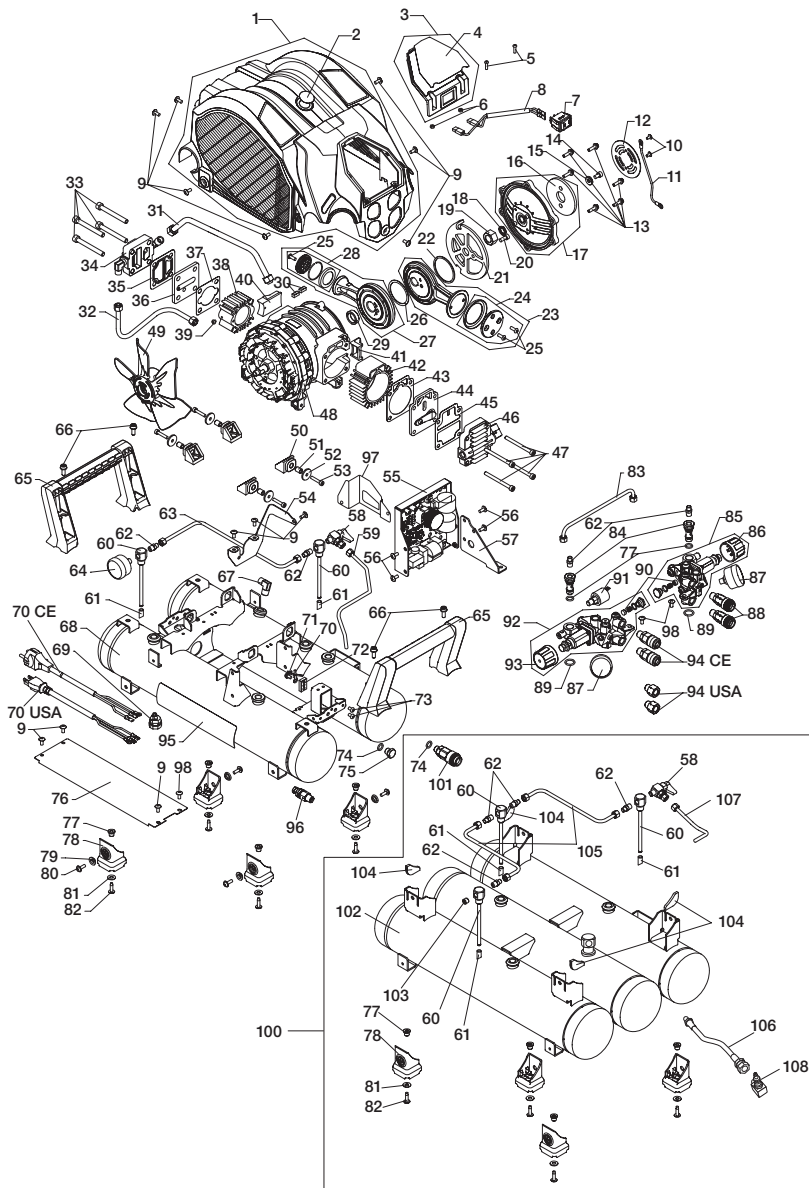

TOOL	INDEX	CODE	DESCRIPTION	LIST PRICE
AKHL1260EX	1	AK70678	COVER ASSY 1260E	\$81.06
AKHL1260EX	2	AK15952	GATE LABEL 1260E	\$0.30
AKHL1260EX	3	AK70674	SWITCH PANEL ASSY 1260E	\$119.46
AKHL1260EX	4	AK15915	PANEL LABEL 1260E	\$10.80
AKHL1260EX	5	AA21157	PAN HEAD SCREW 4X15	\$0.35
AKHL1260EX	6	CC41103	HEX. NUT 1-4	\$0.29
AKHL1260EX	7	AK14857	POWER SWITCH ASSY	\$27.91
AKHL1260EX	8	AK15949	SWITCH WIRE ASSY 1260E	\$10.50
AKHL1260EX	9	AA34805	SCRW 5X12	\$0.35
AKHL1260EX	10	BB40448	BOLT 4 X 6 T29036/T29062(REPLACES TA15543)	\$0.29
AKHL1260EX	11	AK15774	MORTOR WIRE	\$4.60
AKHL1260EX	12	AK15293	FILTER RETAINER	\$2.12
AKHL1260EX	13	BB43804	SCREW 5X18	\$0.64
AKHL1260EX	14	BB40416	SCREW 6X10	\$0.35
AKHL1260EX	15	EE39836	WASHER 6.2X17X3	\$1.28
AKHL1260EX	16	AK15292	FILTER ELEMENT	\$1.43
AKHL1260EX	17	AK70546	CRANKCASE CAP ASSY	\$39.27
AKHL1260EX	18	AK14617	SHAFT COLLAR	\$3.73
AKHL1260EX	19	CC41107	NUT 1-16 P1.5	\$1.28
AKHL1260EX	20	BB40436	HEX.BOLT 6 X 14	\$0.29
AKHL1260EX	21	AK15117	FLYWHEEL BALANCER	\$20.33
AKHL1260EX	22	AK15137	6910 STOPPER	\$1.83
AKHL1260EX	23	AK70418	CONNECTING ROD UNIT 60 KIT	\$216.05
AKHL1260EX	24	AK81332	LIP RING MAINTENANCE KIT 1260E	\$55.80
AKHL1260EX	25	BB86702	HEXALOBULAR SOCKET HEAD CAP BUTTON BOLT 5X14	\$1.30
AKHL1260EX	26	AK15288	6009 STOPPER	\$1.43
AKHL1260EX	27	AK70419	CONNECTING ROD UNIT 40 KIT	\$232.30
AKHL1260EX	28	AK81333	LIP RING 40 MAINTENANCE KIT	\$67.60
AKHL1260EX	29	AK15861	MOTOR AXIS COLLAR	\$10.80
AKHL1260EX	30	AK15300	KEY 6X6X13.5	\$1.30
AKHL1260EX	31	AK81298	INTERMEDIATE PIPE UNIT	\$52.20
AKHL1260EX	32	AK81334	DISCHARGE PIPE UNIT1260E	\$24.96
AKHL1260EX	33	BB40837	SCREW 8X70	\$1.63
AKHL1260EX	34	AK81335	CYLINDER HEAD S ASSY 1260E	\$60.40
AKHL1260EX	35	AK14143	HEAD SEAL S	\$5.58
AKHL1260EX	36	AK70393	VALVE SEAT UNIT S	\$54.98
AKHL1260EX	37	AK14138	CYLINDER SEAL S	\$3.39
AKHL1260EX	38	AK15266	CYLINDER S	\$99.10
AKHL1260EX	39	AA21571	PAN HEAD SCREW 4X4	\$0.30
AKHL1260EX	40	AK14568	CRANKCASE SEAL S	\$1.63
AKHL1260EX	41	AK14567	CRANKCASE SEAL F	\$2.82
AKHL1260EX	42	AK15082	CYLINDER F	\$55.13
AKHL1260EX	43	AK14125	CULINDER SEAL	\$4.62
AKHL1260EX	44	AK70395	VALVE SEAT UNIT S	\$71.09
AKHL1260EX	45	AK14128	HEAD SEAL F	\$4.62
AKHL1260EX	46	AK81297	CYLINDER HEAD F ASSY	\$73.80
AKHL1260EX	47	BB40838	SCREW 6X70	\$1.41
AKHL1260EX	48	AK70594	DC BRUSHLESS MORTOR UNIT	\$1,152.70
AKHL1260EX	49	AK70604	COOLING FAN UNIT	\$40.36
AKHL1260EX	50	AK15891	DAMPER 1260E	\$4.26
AKHL1260EX	51	AK15892	DAMPER COLLAR 1260E	\$2.66