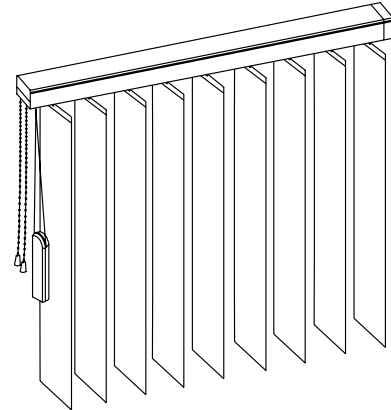

Urban (Aluminum)
Turkish Coffee

Urban (Aluminum)
Tinsel

Product Features

- Fits rectangular window openings
- NFPA 701 FR Rated - Test results found in the Materials Library
- Dust Cover Valance - Tailored Corner or Round Wrap
- Nickel-plated Steel chain operating system
- Anodized Aluminum Track
- One Way or Split Draw Operation
- Removable stems - tool required
- Lifetime Limited Warranty

Dimensional Guidelines

- Maximum Width: 191"
- Maximum Length: 120"

Track Options

Cord Draw

Wand Draw

Vertical Track Profile

Valances

Dust Cover Valance
Round Wrap

Dust Cover Valance
Tailored Corner

Standard Rectangular

Specialty Applications

Slope

Top and Bottom

Skylight

Arch

Curve