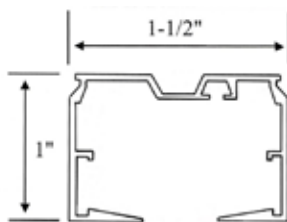

Dimensional Guidelines

- Maximum Width: 191"
- Maximum Length: 120"

Track Options

Cord Draw

Wand Draw

Vertical Track Profile

Valances

Dust Cover Valance
Round Wrap