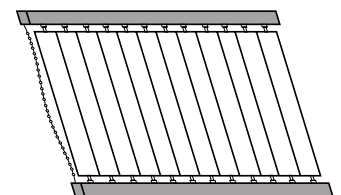

Dimensional Guidelines

- Maximum Width: 191"
- Maximum Length: 120"

Track Options

Cord Draw

Wand Draw

Vertical Track Profile

Valances

Dust Cover Valance
Round Wrap

Dust Cover Valance
Tailored Corner

Standard Rectangular

Specialty Applications

Slope

Top and Bottom

Skylight

Arch

Curve