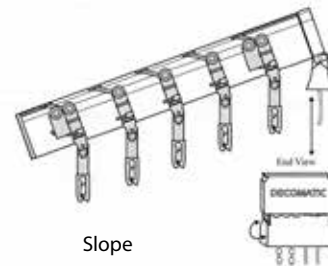

Urban (Aluminum)
Turkish Coffee

Urban (Aluminum)
Tinsel

Product Features

- Fits rectangular window openings
- NFPA 701 FR Rated - Test results found in the Materials Library
- Dust Cover Valance - Tailored Corner or Round Wrap
- Nickel-plated Steel chain operating system
- Anodized Aluminum Track
- One Way or Split Draw Operation
- Removable stems - tool required
- Lifetime Limited Warranty

Dimensional Guidelines

- Maximum Width: 191"
- Maximum Length: 120"

Track Options

Cord Draw

Wand Draw

Vertical Track Profile

Valances

Dust Cover Valance
Round Wrap

Dust Cover Valance
Tailored Corner

Standard Rectangular

Specialty Applications

Slope

Top and Bottom

Skylight

Arch

Curve