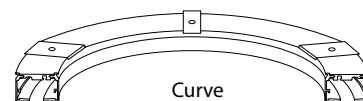

Dimensional Guidelines

- Maximum Width: 191"
- Maximum Length: 120"

Track Options

Cord Draw

Wand Draw

Vertical Track Profile

Valances

Dust Cover Valance
Round Wrap

Dust Cover Valance
Tailored Corner

Standard Rectangular

Specialty Applications

Slope

Top and Bottom

Skylight

Arch

Curve