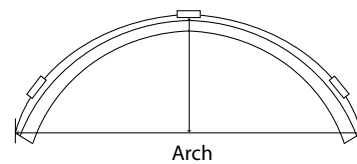

Dimensional Guidelines

- Maximum Width: 191"
- Maximum Length: 120"

Track Options

Cord Draw

Wand Draw

Vertical Track Profile

Valances

Dust Cover Valance
Round Wrap

Dust Cover Valance
Tailored Corner

Standard Rectangular

Specialty Applications

Slope

Top and Bottom

Skylight

Arch

Curve