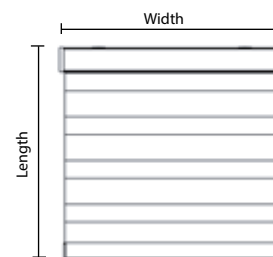

Allure Shade Types

Motorization is available. See Motorization Overview.