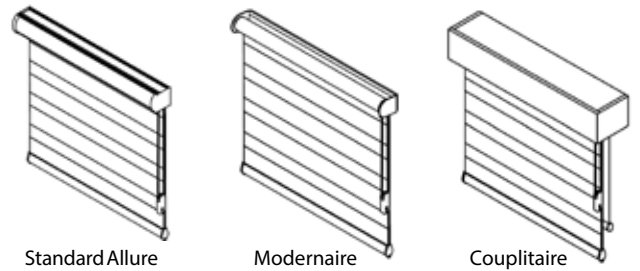

- Maximum Width: 90" for most fabrics;
84" Mirage
102" Mystic, Mystic Wide, Ritz
- Max. Width-2 on 1: 156"
- Maximum Length: 120" for most fabrics, 96" Mirage
96" Small Cassette

- Modernaire: Maximum Width: 84"
Maximum Length: 96"

- Couplitaire: Maximum Width: 78" or 84" based on material
Max. Width-2 on 1: 78" or 84"
Maximum Length: 96"

Cassette Colors - Black, Bronze, Brushed Nickel,
 Desert Tan, White, Vanilla

Cassette Options

Installation Brackets

Allure Shade Types

Motorization is available. See Motorization Overview.