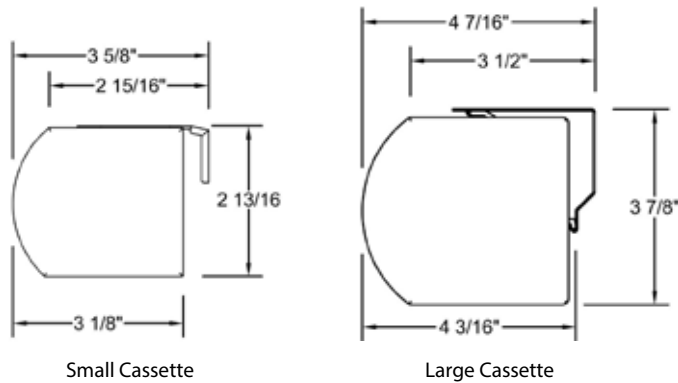

- Maximum Width: 90" for most fabrics;
84" Mirage
102" Mystic, Mystic Wide, Ritz
- Max. Width-2 on 1: 156"
- Maximum Length: 120" for most fabrics, 96" Mirage
96" Small Cassette

- Modernaire: Maximum Width: 84"
Maximum Length: 96"

- Couplitaire: Maximum Width: 78" or 84" based on material
Max. Width-2 on 1: 78" or 84"
Maximum Length: 96"

Cassette Colors - Black, Bronze, Brushed Nickel,
 Desert Tan, White, Vanilla

Cassette Options