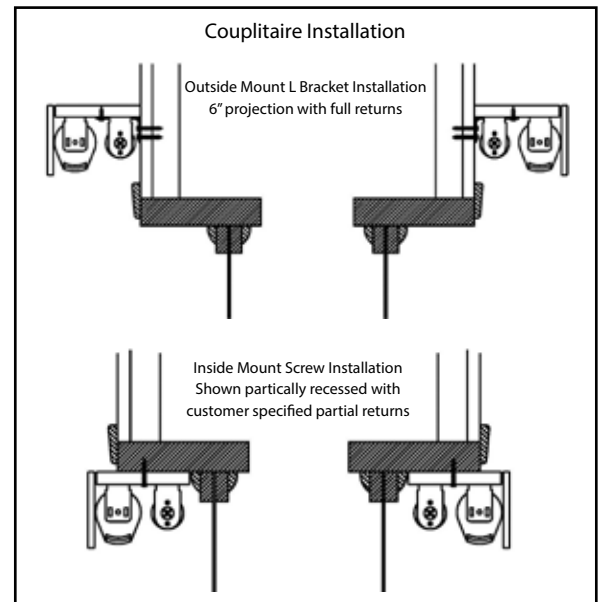

Allure Shade Types

Motorization is available. See Motorization Overview.