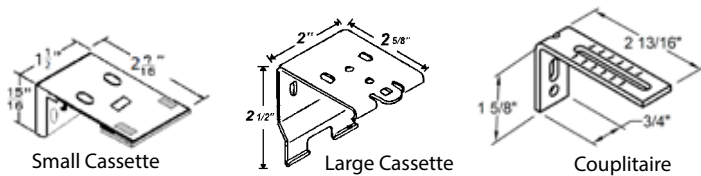

Installation Brackets