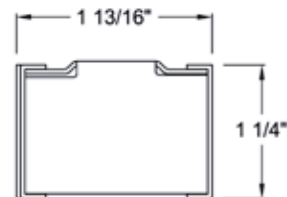

Commercial