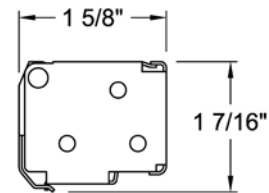

Traditions