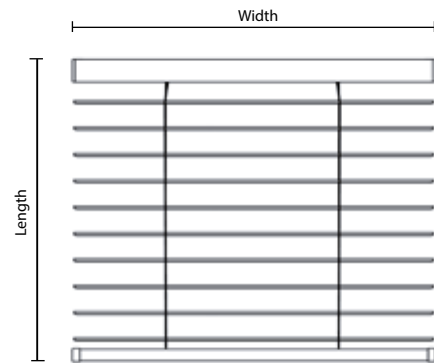

Standard Rectangular Blind