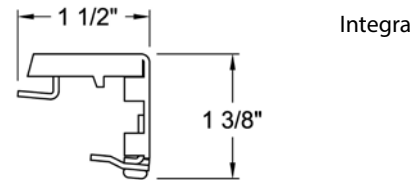

Dimensional Guidelines

- Max. Width: 144"
- Max. Length: 126"

Color Selection

- 1" Integra .006 - 41 colors
- 1" Traditions .006 - 34 colors

Valances

- Integra - No valance due to beveled design
- Traditions - Two slats with valance clips
- Commercial - Two slats with valance clips

Headrail Options

Commercial Rail available in White, Antique White and Black

Several types of motorization are available.

Standard Rectangular Blind

Brackets

Integra

Traditions

Commercial