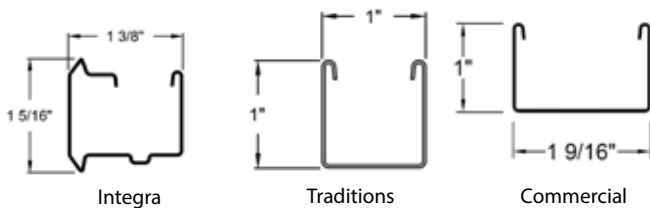

Product Features

- Fits rectangular window openings
- All .006 gauge slat is FR
- 20 mm or 22 mm tape spacing
- Frosted Signature Tassel
- Double lock seam bottom rail
- Wand tilt
- Lifetime Limited Warranty

Options

- Cord tilt (Commercial rail only)
- Multiple Blinds on One Headrail
- Motorization

Dimensional Guidelines

- Max. Width: 144"
- Max. Length: 126"

Color Selection

- 1" Integra .006 - 41 colors
- 1" Traditions .006 - 34 colors

Valances

- Integra - No valance due to beveled design
- Traditions - Two slats with valance clips
- Commercial - Two slats with valance clips

Headrail Options