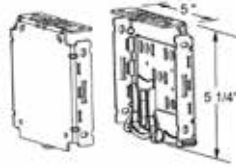

Panel Track

- Maximum Width: 192"
 Maximum Length: 144" Cord Draw; 96" Wand Control
 Track colors: Brown or White

Dual Roller Shade with 5" Fascia

- Available on all Genesis fabrics
- 5" Flat Fascia available in Bronze, White or Brushed Nickel
- 5" Pocket Fascia available in Anodized or White
- SL Series clutches on both shades
- Bracket end plate supports two shades
- Shades operate independently