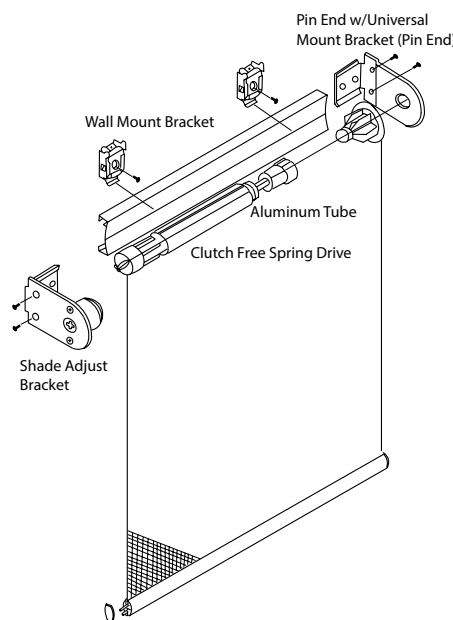

**SL Clutch System**

**2 Dimensional**

**SL Clutch Brackets & Mounting Options**

Wall Mount

Ceiling Mount

Bead Chain Lengths

Shade Length	Drop	Shade Length	Drop
Up to 30"	1 ft.	66 1/16" - 78"	5 ft.
30 1/16" - 42"	2 ft.	78 1/16" - 90"	6 ft.
42 1/16" - 54"	3 ft.	90 1/16" - 102"	7 ft.
54 1/16" - 66"	4 ft.	Over 102"	8 ft.

**Installation Options**

**Cassette Systems**

Small Cassette

Large Cassette

**Fascia Systems**

5" Pocket Fascia - 5 5/16" high;  
2 5/8" wide Bottom Gravity Lip

- 3" Flat Fascia, 2 1/4" deep Bottom Edge
- 4" Flat Fascia, 2 3/4" deep Bottom Edge
- 4" Curved Fascia, 3 1/2" deep Bottom Edge
- 5" Flat Fascia, 3 13/16" deep Bottom Edge

**EZ Pull System**

**EZ Lift System**

**Light Blockout System**

Motorization is available. See Motorization Overview.