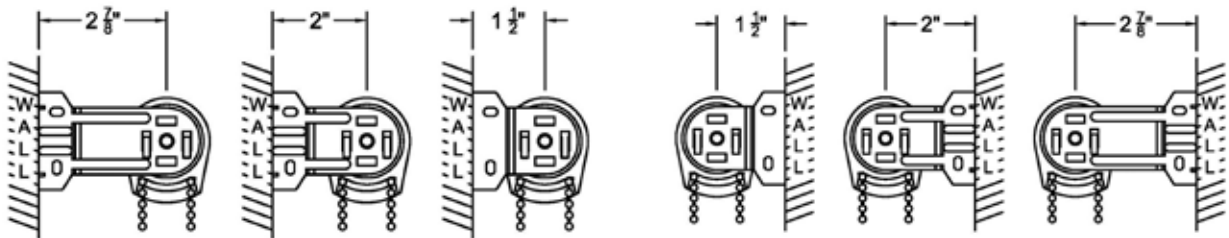

**SL Clutch System**

**2 Dimensional**

**SL Clutch Brackets & Mounting Options**

Wall Mount

Ceiling Mount

Bead Chain Lengths

Shade Length	Drop	Shade Length	Drop
Up to 30"	1 ft.	66 1/16" - 78"	5 ft.
30 1/16" - 42"	2 ft.	78 1/16" - 90"	6 ft.
42 1/16" - 54"	3 ft.	90 1/16" - 102"	7 ft.
54 1/16" - 66"	4 ft.	Over 102"	8 ft.

**Installation Options**

**Cassette Systems**

Small Cassette

Large Cassette

**Fascia Systems**

5" Pocket Fascia - 5 5/16" high;  
2 5/8" wide Bottom Gravity Lip

- 3" Flat Fascia, 2 1/4" deep Bottom Edge
- 4" Flat Fascia, 2 3/4" deep Bottom Edge
- 4" Curved Fascia, 3 1/2" deep Bottom Edge
- 5" Flat Fascia, 3 13/16" deep Bottom Edge