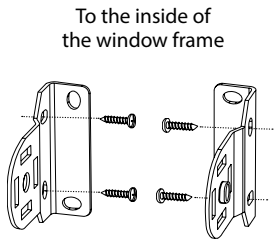

**SL Clutch System**

**2 Dimensional**

**SL Clutch Brackets & Mounting Options**

Wall Mount

Ceiling Mount

Bead Chain Lengths

Shade Length	Drop	Shade Length	Drop
Up to 30"	1 ft.	66 1/16" - 78"	5 ft.
30 1/16" - 42"	2 ft.	78 1/16" - 90"	6 ft.
42 1/16" - 54"	3 ft.	90 1/16" - 102"	7 ft.
54 1/16" - 66"	4 ft.	Over 102"	8 ft.

**Installation Options**

**Cassette Systems**

Small Cassette

Large Cassette

**Fascia Systems**

5" Pocket Fascia - 5 5/16" high;  
2 5/8" wide Bottom Gravity Lip

- 3" Flat Fascia, 2 1/4" deep Bottom Edge
- 4" Flat Fascia, 2 3/4" deep Bottom Edge
- 4" Curved Fascia, 3 1/2" deep Bottom Edge
- 5" Flat Fascia, 3 13/16" deep Bottom Edge