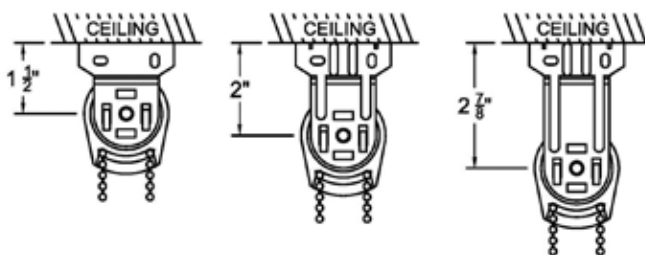

**SL Clutch System**

**2 Dimensional**

**SL Clutch Brackets & Mounting Options**

Wall Mount

Ceiling Mount

Bead Chain Lengths

Shade Length	Drop	Shade Length	Drop
Up to 30"	1 ft.	66 1/16" - 78"	5 ft.
30 1/16" - 42"	2 ft.	78 1/16" - 90"	6 ft.
42 1/16" - 54"	3 ft.	90 1/16" - 102"	7 ft.
54 1/16" - 66"	4 ft.	Over 102"	8 ft.

**Installation Options**

**Cassette Systems**

Small Cassette

Large Cassette

**Fascia Systems**

5" Pocket Fascia - 5 5/16" high;  
2 5/8" wide Bottom Gravity Lip

- 3" Flat Fascia, 2 1/4" deep Bottom Edge
- 4" Flat Fascia, 2 3/4" deep Bottom Edge
- 4" Curved Fascia, 3 1/2" deep Bottom Edge
- 5" Flat Fascia, 3 13/16" deep Bottom Edge