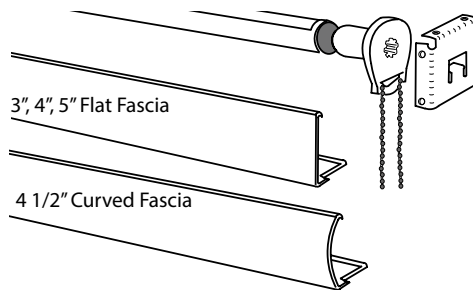

**SL Clutch System**

**2 Dimensional**

**SL Clutch Brackets & Mounting Options**

Wall Mount

Ceiling Mount

Bead Chain Lengths

Shade Length	Drop	Shade Length	Drop
Up to 30"	1 ft.	66 1/16" - 78"	5 ft.
30 1/16" - 42"	2 ft.	78 1/16" - 90"	6 ft.
42 1/16" - 54"	3 ft.	90 1/16" - 102"	7 ft.
54 1/16" - 66"	4 ft.	Over 102"	8 ft.

**Installation Options**

**Cassette Systems**

Small Cassette

Large Cassette

**Fascia Systems**

5" Pocket Fascia - 5 5/16" high;  
2 5/8" wide Bottom Gravity Lip

- 3" Flat Fascia, 2 1/4" deep Bottom Edge
- 4" Flat Fascia, 2 3/4" deep Bottom Edge
- 4" Curved Fascia, 3 1/2" deep Bottom Edge
- 5" Flat Fascia, 3 13/16" deep Bottom Edge