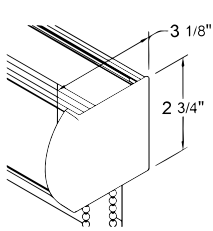

**SL Clutch System**

**2 Dimensional**

**SL Clutch Brackets & Mounting Options**

Wall Mount

Ceiling Mount

Bead Chain Lengths

Shade Length	Drop	Shade Length	Drop
Up to 30"	1 ft.	66 1/16" - 78"	5 ft.
30 1/16" - 42"	2 ft.	78 1/16" - 90"	6 ft.
42 1/16" - 54"	3 ft.	90 1/16" - 102"	7 ft.
54 1/16" - 66"	4 ft.	Over 102"	8 ft.

**Installation Options**

**Cassette Systems**

Small Cassette

Large Cassette

**Fascia Systems**

5" Pocket Fascia - 5 5/16" high;  
2 5/8" wide Bottom Gravity Lip

- 3" Flat Fascia, 2 1/4" deep Bottom Edge
- 4" Flat Fascia, 2 3/4" deep Bottom Edge
- 4" Curved Fascia, 3 1/2" deep Bottom Edge
- 5" Flat Fascia, 3 13/16" deep Bottom Edge