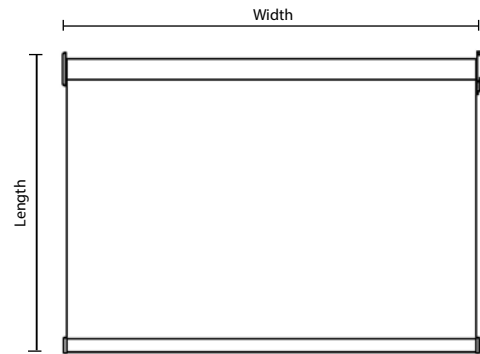

**SL Clutch System**

**2 Dimensional**

**SL Clutch Brackets & Mounting Options**

Wall Mount

Ceiling Mount

Bead Chain Lengths

Shade Length	Drop	Shade Length	Drop
Up to 30"	1 ft.	66 1/16" - 78"	5 ft.
30 1/16" - 42"	2 ft.	78 1/16" - 90"	6 ft.
42 1/16" - 54"	3 ft.	90 1/16" - 102"	7 ft.
54 1/16" - 66"	4 ft.	Over 102"	8 ft.

**Installation Options**

**Cassette Systems**

Small Cassette

Large Cassette

**Fascia Systems**

5" Pocket Fascia - 5 5/16" high;  
2 5/8" wide Bottom Gravity Lip

- 3" Flat Fascia, 2 1/4" deep Bottom Edge
- 4" Flat Fascia, 2 3/4" deep Bottom Edge
- 4" Curved Fascia, 3 1/2" deep Bottom Edge
- 5" Flat Fascia, 3 13/16" deep Bottom Edge