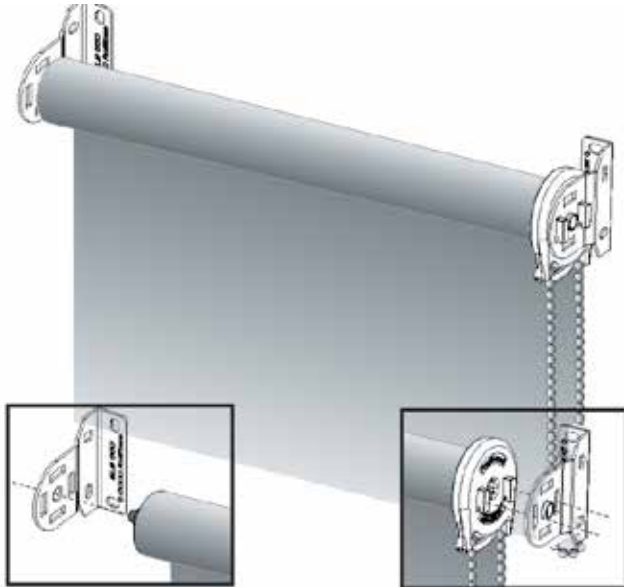

**SL Clutch System**

**2 Dimensional**

**SL Clutch Brackets & Mounting Options**

Wall Mount

Ceiling Mount

Bead Chain Lengths

Shade Length	Drop	Shade Length	Drop
Up to 30"	1 ft.	66 1/16" - 78"	5 ft.
30 1/16" - 42"	2 ft.	78 1/16" - 90"	6 ft.
42 1/16" - 54"	3 ft.	90 1/16" - 102"	7 ft.
54 1/16" - 66"	4 ft.	Over 102"	8 ft.

**Installation Options**

**Cassette Systems**

Small Cassette

Large Cassette

**Fascia Systems**

5" Pocket Fascia - 5 5/16" high;  
2 5/8" wide Bottom Gravity Lip

- 3" Flat Fascia, 2 1/4" deep Bottom Edge
- 4" Flat Fascia, 2 3/4" deep Bottom Edge
- 4" Curved Fascia, 3 1/2" deep Bottom Edge
- 5" Flat Fascia, 3 13/16" deep Bottom Edge