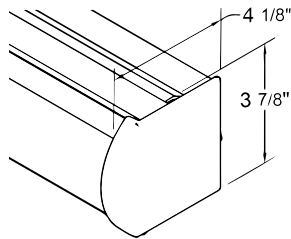

**SL Clutch System**

**2 Dimensional**

**SL Clutch Brackets & Mounting Options**

Wall Mount

Ceiling Mount

Bead Chain Lengths

Shade Length	Drop	Shade Length	Drop
Up to 30"	1 ft.	66 1/16" - 78"	5 ft.
30 1/16" - 42"	2 ft.	78 1/16" - 90"	6 ft.
42 1/16" - 54"	3 ft.	90 1/16" - 102"	7 ft.
54 1/16" - 66"	4 ft.	Over 102"	8 ft.

**Installation Options**

**Cassette Systems**

Small Cassette

Large Cassette

**Fascia Systems**

5" Pocket Fascia - 5 5/16" high;  
2 5/8" wide Bottom Gravity Lip

- 3" Flat Fascia, 2 1/4" deep Bottom Edge
- 4" Flat Fascia, 2 3/4" deep Bottom Edge
- 4" Curved Fascia, 3 1/2" deep Bottom Edge
- 5" Flat Fascia, 3 13/16" deep Bottom Edge