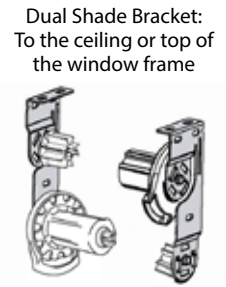

**SL Clutch System**

**2 Dimensional**

**SL Clutch Brackets & Mounting Options**

Wall Mount

Ceiling Mount

Bead Chain Lengths

Shade Length	Drop	Shade Length	Drop
Up to 30"	1 ft.	66 1/16" - 78"	5 ft.
30 1/16" - 42"	2 ft.	78 1/16" - 90"	6 ft.
42 1/16" - 54"	3 ft.	90 1/16" - 102"	7 ft.
54 1/16" - 66"	4 ft.	Over 102"	8 ft.

**Installation Options**

**Cassette Systems**

Small Cassette

Large Cassette

**Fascia Systems**

5" Pocket Fascia - 5 5/16" high;  
2 5/8" wide Bottom Gravity Lip

- 3" Flat Fascia, 2 1/4" deep Bottom Edge
- 4" Flat Fascia, 2 3/4" deep Bottom Edge
- 4" Curved Fascia, 3 1/2" deep Bottom Edge
- 5" Flat Fascia, 3 13/16" deep Bottom Edge