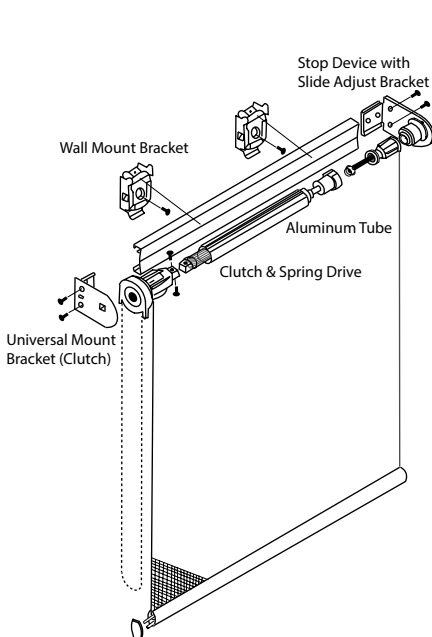

**SL Clutch System**

**2 Dimensional**

**SL Clutch Brackets & Mounting Options**

Wall Mount

Ceiling Mount

Bead Chain Lengths

Shade Length	Drop	Shade Length	Drop
Up to 30"	1 ft.	66 1/16" - 78"	5 ft.
30 1/16" - 42"	2 ft.	78 1/16" - 90"	6 ft.
42 1/16" - 54"	3 ft.	90 1/16" - 102"	7 ft.
54 1/16" - 66"	4 ft.	Over 102"	8 ft.

**Installation Options**

**Cassette Systems**

Small Cassette

Large Cassette

**Fascia Systems**

5" Pocket Fascia - 5 5/16" high;  
2 5/8" wide Bottom Gravity Lip

- 3" Flat Fascia, 2 1/4" deep Bottom Edge
- 4" Flat Fascia, 2 3/4" deep Bottom Edge
- 4" Curved Fascia, 3 1/2" deep Bottom Edge
- 5" Flat Fascia, 3 13/16" deep Bottom Edge

**EZ Pull System**

**EZ Lift System**

**Light Blockout System**

Motorization is available. See Motorization Overview.