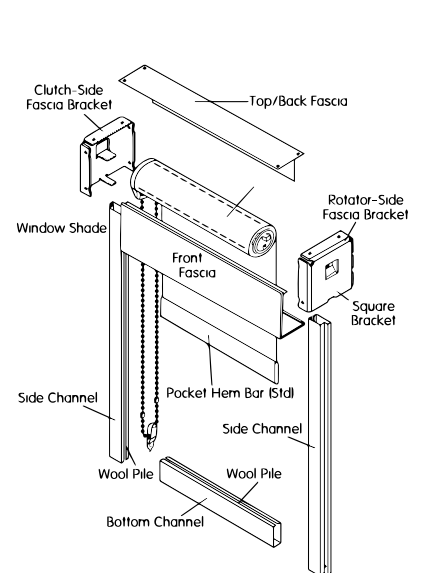

**SL Clutch System**

**2 Dimensional**

**SL Clutch Brackets & Mounting Options**

Wall Mount

Ceiling Mount

Bead Chain Lengths

Shade Length	Drop	Shade Length	Drop
Up to 30"	1 ft.	66 1/16" - 78"	5 ft.
30 1/16" - 42"	2 ft.	78 1/16" - 90"	6 ft.
42 1/16" - 54"	3 ft.	90 1/16" - 102"	7 ft.
54 1/16" - 66"	4 ft.	Over 102"	8 ft.

**Installation Options**

**Cassette Systems**

Small Cassette

Large Cassette

**Fascia Systems**

5" Pocket Fascia - 5 5/16" high;  
2 5/8" wide Bottom Gravity Lip

- 3" Flat Fascia, 2 1/4" deep Bottom Edge
- 4" Flat Fascia, 2 3/4" deep Bottom Edge
- 4" Curved Fascia, 3 1/2" deep Bottom Edge
- 5" Flat Fascia, 3 13/16" deep Bottom Edge

**EZ Pull System**

**EZ Lift System**

**Light Blockout System**

Motorization is available. See Motorization Overview.