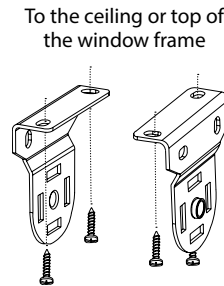

**SL Clutch System**

**2 Dimensional**

**SL Clutch Brackets & Mounting Options**

Wall Mount

Ceiling Mount

Bead Chain Lengths

Shade Length	Drop	Shade Length	Drop
Up to 30"	1 ft.	66 1/16" - 78"	5 ft.
30 1/16" - 42"	2 ft.	78 1/16" - 90"	6 ft.
42 1/16" - 54"	3 ft.	90 1/16" - 102"	7 ft.
54 1/16" - 66"	4 ft.	Over 102"	8 ft.

**Installation Options**

**Cassette Systems**

Small Cassette

Large Cassette

**Fascia Systems**

5" Pocket Fascia - 5 5/16" high;  
2 5/8" wide Bottom Gravity Lip

- 3" Flat Fascia, 2 1/4" deep Bottom Edge
- 4" Flat Fascia, 2 3/4" deep Bottom Edge
- 4" Curved Fascia, 3 1/2" deep Bottom Edge
- 5" Flat Fascia, 3 13/16" deep Bottom Edge