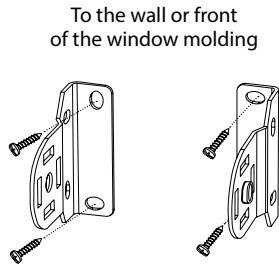

**SL Clutch System**

**2 Dimensional**

**SL Clutch Brackets & Mounting Options**

Wall Mount

Ceiling Mount

Bead Chain Lengths

Shade Length	Drop	Shade Length	Drop
Up to 30"	1 ft.	66 1/16" - 78"	5 ft.
30 1/16" - 42"	2 ft.	78 1/16" - 90"	6 ft.
42 1/16" - 54"	3 ft.	90 1/16" - 102"	7 ft.
54 1/16" - 66"	4 ft.	Over 102"	8 ft.

**Installation Options**

**Cassette Systems**

Small Cassette

Large Cassette

**Fascia Systems**

5" Pocket Fascia - 5 5/16" high;  
2 5/8" wide Bottom Gravity Lip

- 3" Flat Fascia, 2 1/4" deep Bottom Edge
- 4" Flat Fascia, 2 3/4" deep Bottom Edge
- 4" Curved Fascia, 3 1/2" deep Bottom Edge
- 5" Flat Fascia, 3 13/16" deep Bottom Edge