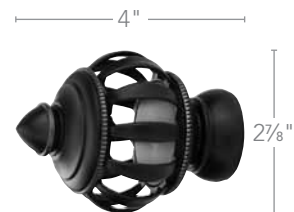

Gilded Bronze  
1831698

Gilded Bronze  
1832065

Brushed Bronze  
1831867

Brushed Bronze  
1831699

Brushed Bronze  
1832066

3 5/8" W x 2 7/8" H x 2 7/8" D

5 1/4" W x 4 1/8" H x 1 1/2" D

4" W x 2 7/8" H x 2 7/8" D

# 1 3/8" Finials

for use with Stationary Poles  
& Traversing Rods

Styles	Vantage SHOWN IN ANTIQUE SILVER	Calla SHOWN IN OIL-RUBBED BRONZE	Grotto SHOWN IN GILDED BRONZE
Finishes	 Black Bronze 1831862  Venetian Bronze 1831859  Dark Oiled Bronze 1831861  Oil-Rubbed Bronze 1831858  Caramel Bronze 1831863  Antique Silver 1831854  Satin Nickel 1831855  Gilded Bronze 1831856  Brushed Bronze 1831857	 Black Bronze 1831852  Venetian Bronze 1831840  Dark Oiled Bronze 1831851  Oil-Rubbed Bronze 1831839  Caramel Bronze 1831853  Antique Silver 1831835  Satin Nickel 1831836  Gilded Bronze 1831837  Brushed Bronze 1831838	 Black Bronze 1831831  Venetian Bronze 1831819  Dark Oiled Bronze 1831820  Oil-Rubbed Bronze 1831818  Caramel Bronze 1831832  Antique Silver 1831814  Satin Nickel 1831815  Gilded Bronze 1831816  Brushed Bronze 1831817
Size	 <p>3 1/2" W x 3" H x 3" D</p>	 <p>3 1/2" W x 2 7/8" H x 2 7/8" D</p>	 <p>3 3/4" W x 2 7/8" H x 2 7/8" D</p>