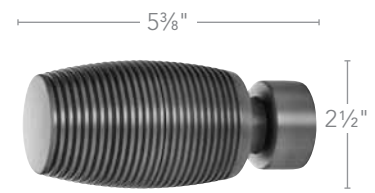

Brushed Bronze  
1831687

3/4"W x 2 7/8"H x 2 7/8"D

5"W x 2 7/8"H x 2 7/8"D

5 3/8"W x 2 1/2"H x 2 1/2"D

Shibuya finial, pole and brackets in Brushed Bronze