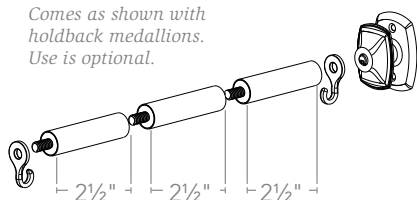

Gilded Bronze  
 1831529

Brushed Bronze  
 1831528

**4½" Post Arm**

Clearance: 2½", 5", or 7½"

*Comes as shown with  
 holdback medallions.  
 Use is optional.*

4½"

4½"W x 4½"H x 7/8"D

4½"