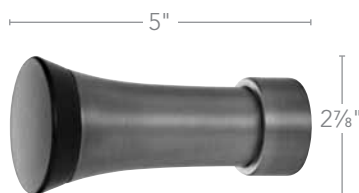

Brushed Bronze  
1831687

3/4"W x 2 7/8"H x 2 7/8"D

5"W x 2 7/8"H x 2 7/8"D

5 3/8"W x 2 1/2"H x 2 1/2"D

Shibuya finial, pole and brackets in Brushed Bronze