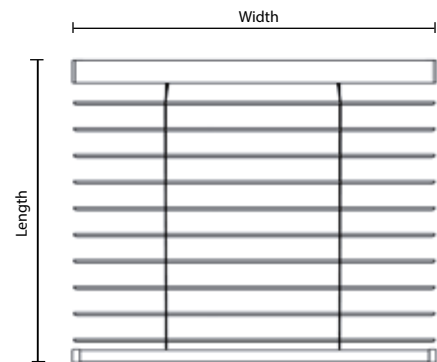

Standard Rectangular Blind