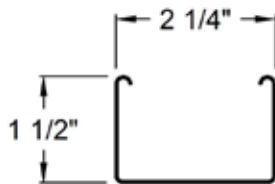

Product Features

- Fits rectangular window openings
- All .008 gauge 2" slat is FR
- Frosted Signature Tassel
- Spring tempered and heat treated slats
- Double lock seam bottom rail
- Single slat valance
- Wand tilt
- Limited Lifetime Warranty

Options

- Accu-Rise® Cordless Lift System
- Multiple Blinds on One Headrail
- Cloth Tapes (10 colors)
- Motorization

Dimensional Guidelines

- Max. Width: 144"; 100" for Accu-Rise
- Max. Length: 126"; 84" for Accu-Rise

Color Selection

2" Metro - 20 colors

Headrail

Metro Low Profile