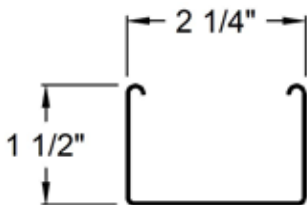

Multiple Blinds on One Headrail

Light Ban with EZE Clean

Wand Tilt

Stationary Specialty Shapes

**Dimensional Guidelines**

Maximum Width: 72"

Maximum Length: 96"

**Low Profile Headrail and Bracket**

Installation Bracket  
1 3/4" high x 2 1/2" deep x 1" wide

**Valances**

**Standard Valance**

2 1/2" high  
5/16" thick

**Deluxe Valance**

3 3/8" high  
5/8" thick

**Stationary Specialty**

Online template service available for specialty shape templates.