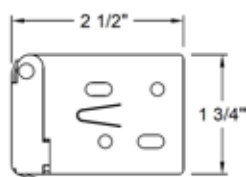

Multiple Blinds on One Headrail

Light Ban with EZE Clean

Wand Tilt

Stationary Specialty Shapes

**Dimensional Guidelines**

Maximum Width: 72"

Maximum Length: 96"

**Low Profile Headrail and Bracket**

Installation Bracket  
1 3/4" high x 2 1/2" deep x 1" wide

**Valances**

**Standard Valance**

2 1/2" high  
5/16" thick

**Deluxe Valance**

3 3/8" high  
5/8" thick

**Stationary Specialty**

Online template service available for specialty shape templates.