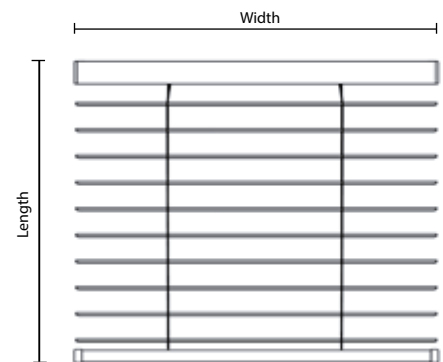

Product Features

Fits rectangular window openings

NFPA 701 FR Rated

Test results are located in the Materials Library

at www.lafvb.com

2" in 21 colors

2 1/2" slat in 9 colors

Standard Valance

Signature Tassel and Stop Ball

Rectangular Bottom Rail

Cord Tilt

Lifetime Limited Warranty

Standard Rectangular

Options

Deluxe Valance

Multiple Blinds on One Headrail

Light Ban with EZE Clean

Wand Tilt

Stationary Specialty Shapes

Dimensional Guidelines

Maximum Width: 72"

Maximum Length: 96"