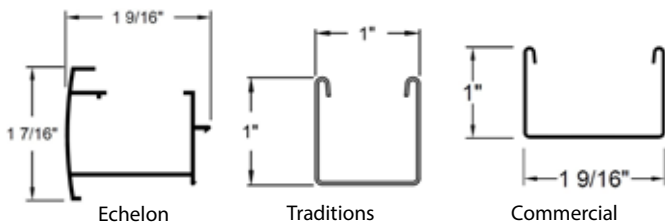

Product Features

- Fits rectangular window openings
- All .008 gauge slat is FR
- 20 mm or 22 mm tape spacing
- Frosted Signature Tassel
- Spring tempered and heat treated slats
- Double lock seam bottom rail
- Wand tilt
- Lifetime Limited Warranty

Options

- Accu-Rise Cordless Lift System (Echelon rail only)
- Cord tilt (Commercial rail only)
- Multiple Blinds on One Headrail
- Motorization

Dimensional Guidelines

- Max. Width: 144"; 100" for Accu-Rise
- Max. Length: 126"; 84" for Accu-Rise

Color Selection

- 1" Echelon .008 - 69 colors
- 1" Traditions .008 - 46 colors

Valances

- Echelon - No valance due to contoured design
- Traditions - Two slat channel valance
- Commercial - Two slat channel valance

Headrail Options