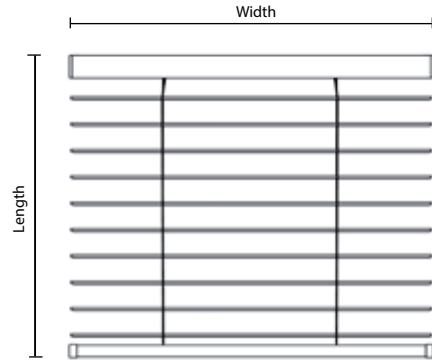

Standard Rectangular