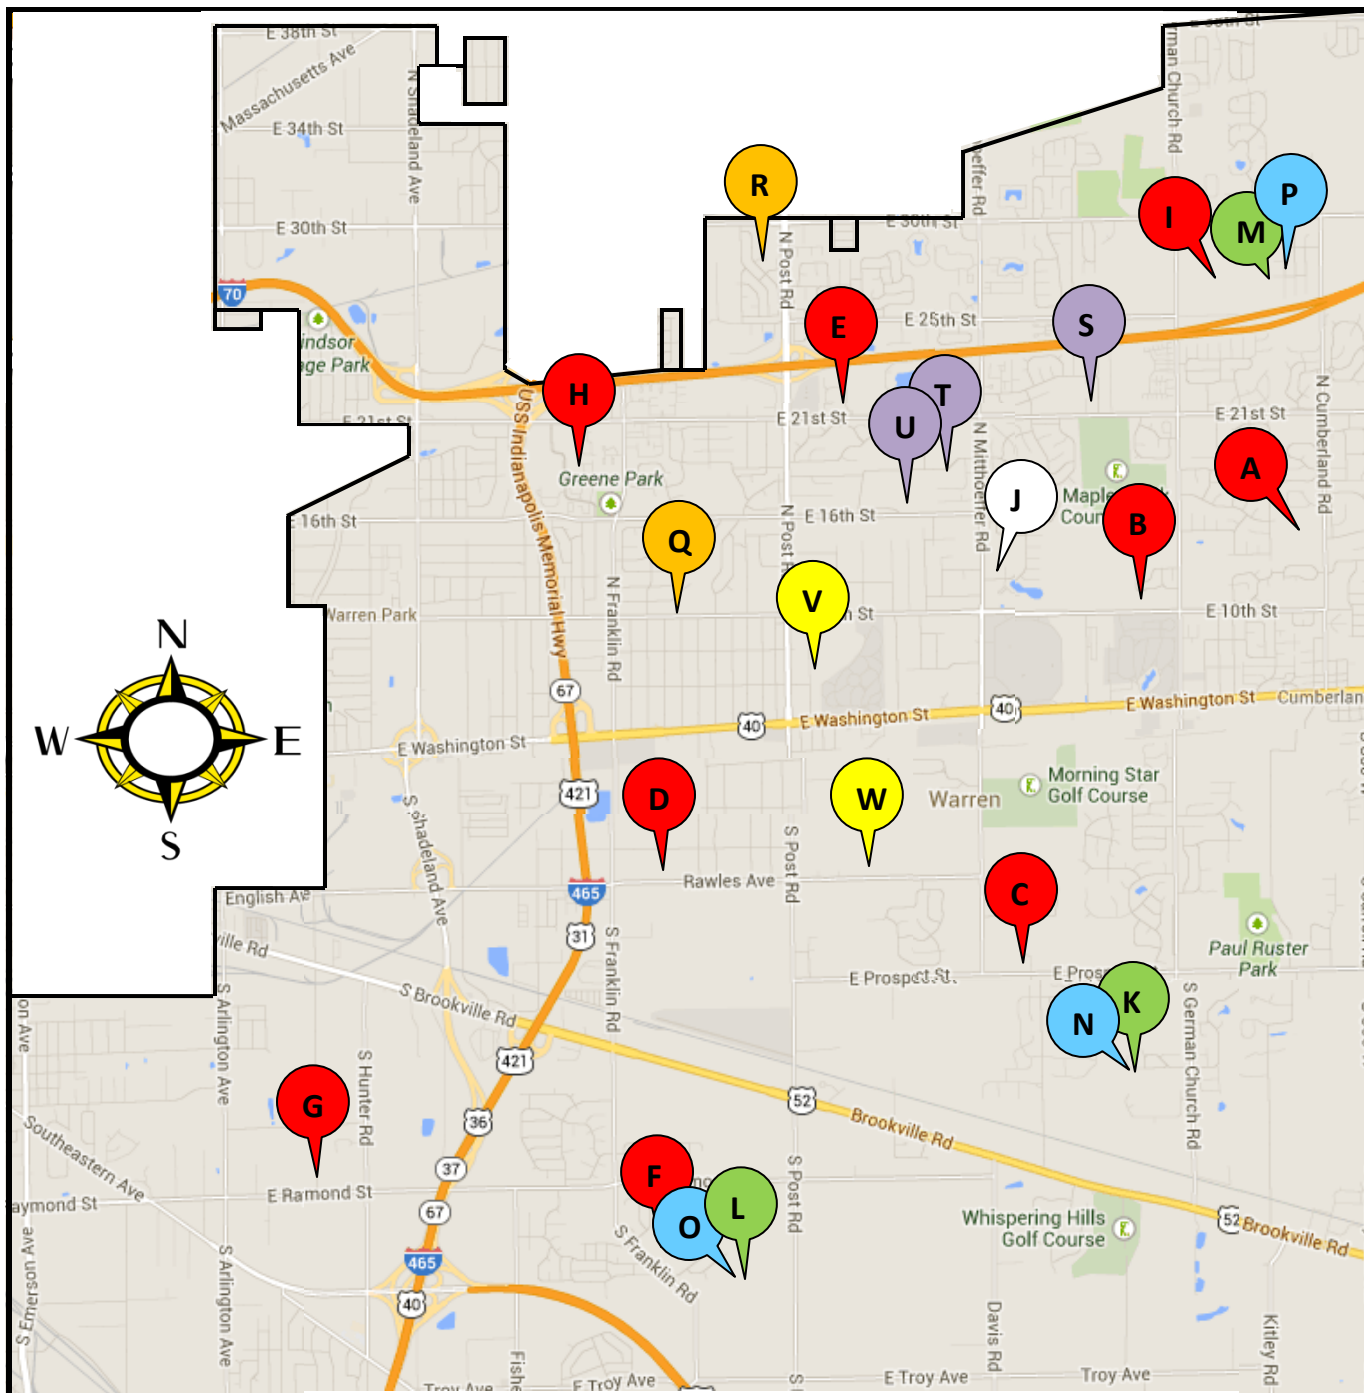

MSD of Warren Township Schools

Visit us online at www.warren.k12.in.us

- | | | | |
|-----------------------|--------------------------|---------------------------------|-------------------------|
| A Brookview | I Sunny Heights | Q Moorhead | W Transportation |
| B Eastridge | J Early Childhood | R Renaissance | |
| C Grassy Creek | K Creston IA | S Highlander Prk. | |
| D Hawthorne | L Raymond Park IA | T Walker CC | |
| E Lakeside | M Stonybrook IA | U Warren Central HS | |
| F Liberty Park | N Creston MS | U Warren Performing Arts | |
| G Lowell | O Raymond Park MS | V Education & Comm. Ctr. | |
| H Pleasant Run | P Stonybrook MS | V Special Ed Office | |