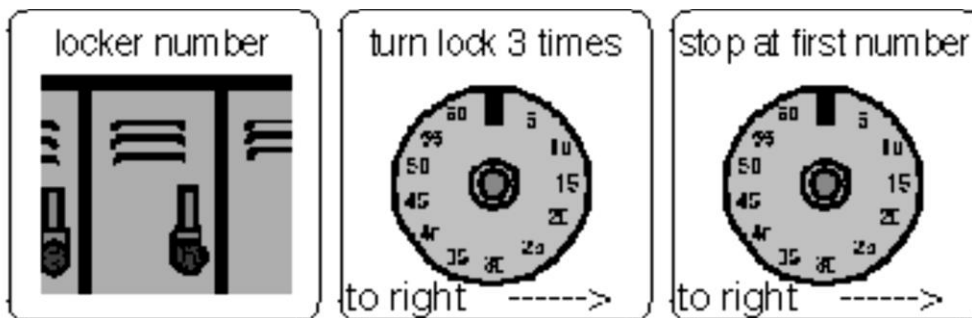

## Steps on how to open my locker:

1. Memorize your locker number and locker combination
2. Locate your locker
3. Turn right to the first number
4. Turn left one complete turn to the 2<sup>nd</sup> number
5. Turn right to 3<sup>rd</sup> number
6. Pull up all on black handle
7. Pull door toward you