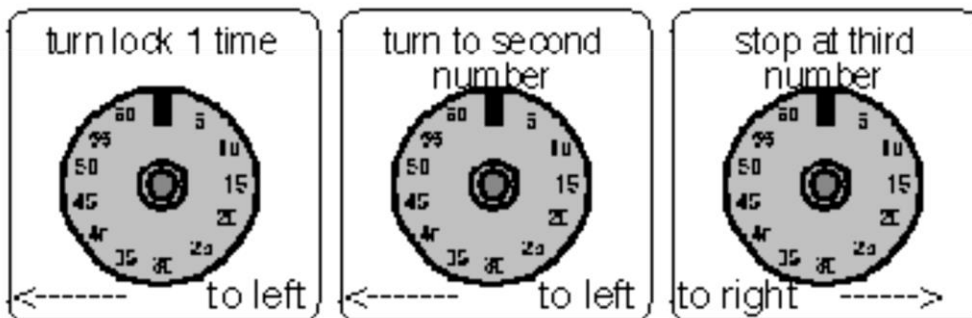

## Steps on how to open my locker:

1. Memorize your locker number and locker combination
2. Locate your locker
3. Turn right to the first number
4. Turn left one complete turn to the 2<sup>nd</sup> number
5. Turn right to 3<sup>rd</sup> number
6. Pull up all on black handle
7. Pull door toward you