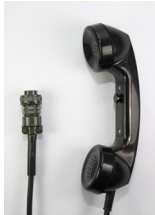

**Clean Cab Locomotive Radio Accessories**

Two Piece Model

*RCCR Dual Mode Operation is Upgradeable to Tri-Mode Digital Operation.*

One Piece Model

Part #	MSRP
RCCR-HANDSET	\$ 168
Fits: RCCR Locomotive Radio	

Handset with PTT,  
8FT COIL, TG-4AAR, 6-PIN.

Part #	MSRP
RCCR-CRADLE	\$ 18
Fits: RCCR Locomotive Handset	

Rubber Hang Up Cradle for  
RCCR-Handset

Part #	MSRP
RCCR-PWRCBL	\$ 117
Fits: RCCR Locomotive Radio	

72V, 6.5' Cable with right angle  
connector for one piece radio

Part #	MSRP
RCCR-TRAY	\$ 126
Fits: RCCR Locomotive Radio	

Metal Mounting Tray.