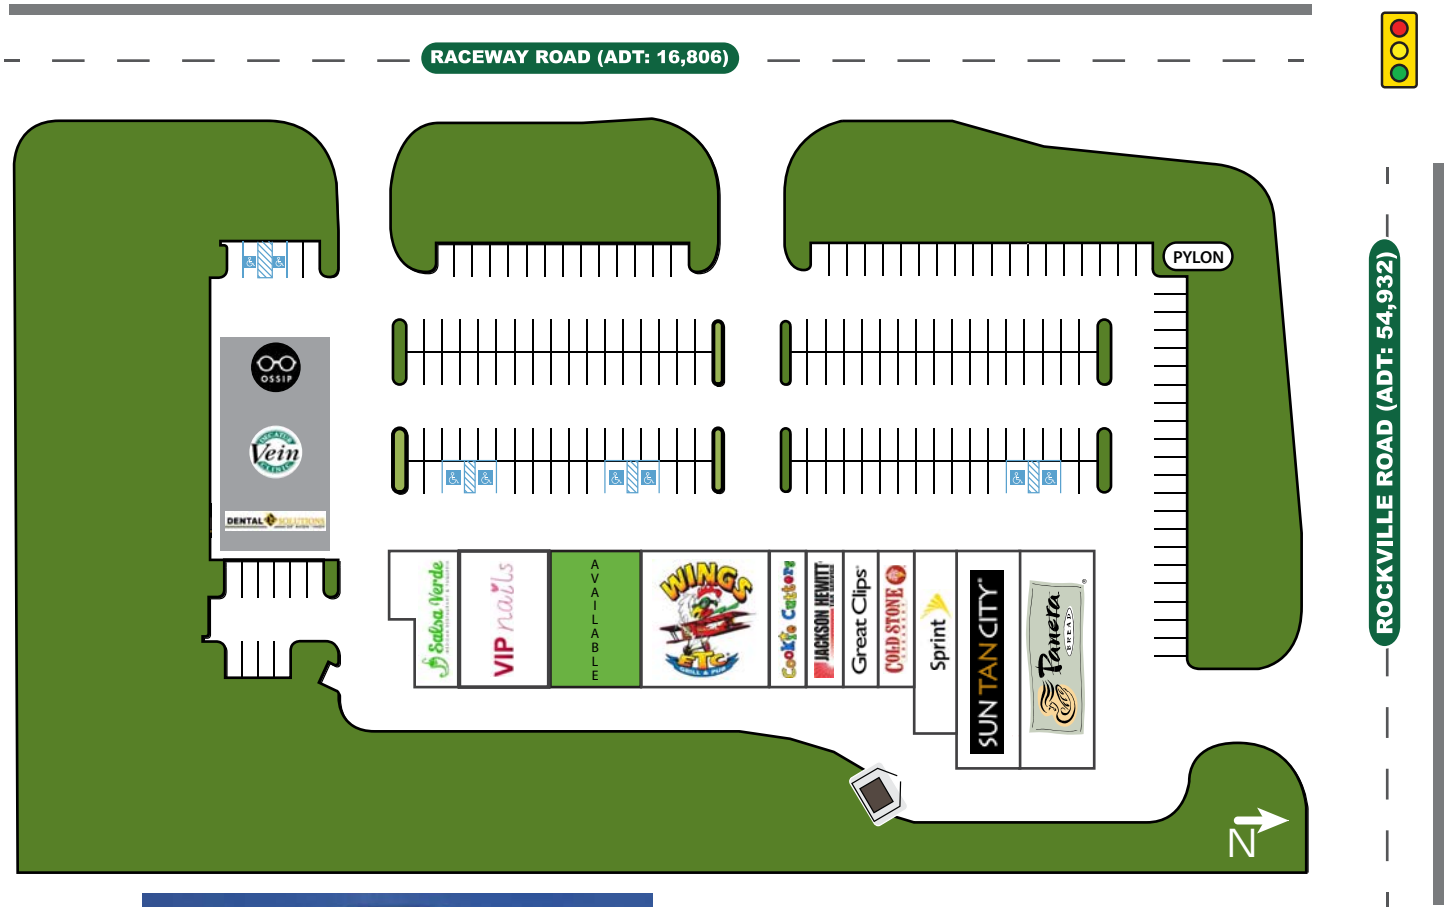

Raceway Commons

SEC Rockville & Raceway Road, Indianapolis, IN 46231

For additional information contact:

Shawn Heffern
sheffern@midlandatlantic.us
Phone.317.580.9900

SUITE	TENANT	SQ. FT.
100	PANERA	4,800
200	SUN TAN CITY	4,203
300	SPRINT	2,487
400	COLDSTONE CREAMERY	1,480
500	GREAT CLIPS	1,425
600	JACKSON HEWITT	1,500
700	COOKIE CUTTERS	1,500
800	WINGS, ETC.	5,400
900	AVAILABLE (divisible)	3,750
1200	VIP NAILS	3,290
1300	SALSA VERDE	2,913